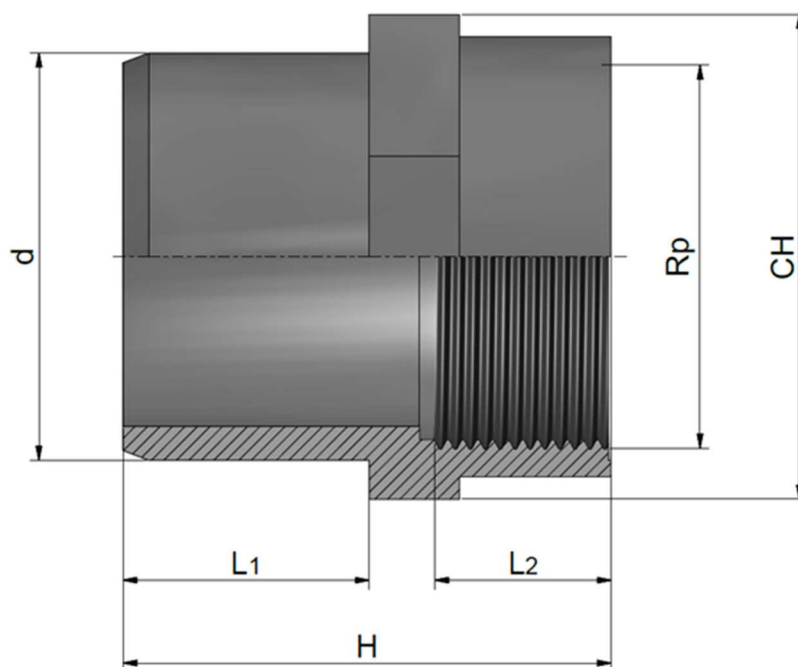

PVC-U Adaptor fittings, BS - BSPP

PVC-U Raccordi di passaggio, BS - BSPP

FEMALE ADAPTOR ADATTATORE FEMMINA

Rev. Oct 2020

Code	d	Rp	L1	L2	H	CH	PN	Weight (g)
RCRAFC020B	1/2"	1/2"	17	15	40	30	15	20
RCRAFC025C	3/4"	3/4"	20	16,3	45	36	15	25
RCRAFC032D	1"	1"	23	19,1	51	46	15	43
RCRAFC040E	1"1/4	1"1/4	27	21,4	58	55	15	65
RCRAFC050F	1"1/2	1"1/2	32	21,4	64	65	15	73
RCRAFC063G	2"	2"	39	26	75	75	15	135
RCRAFC075H	2"1/2	2"1/2	44	30,2	88	90	15	225

Thread according to ISO 228-1 / Filettatura secondo ISO 228-1

NSF and WRAS certifications: only for valves with EPDM seals. Certifications and approvals are related to items declared on Official Listing or certificates. /
Certificazioni NSF e WRAS: valide solo per le valvole con guarnizioni EPDM. Le certificazioni si riferiscono ai prodotti dichiarati nelle Official Listing o sui certificati stessi.